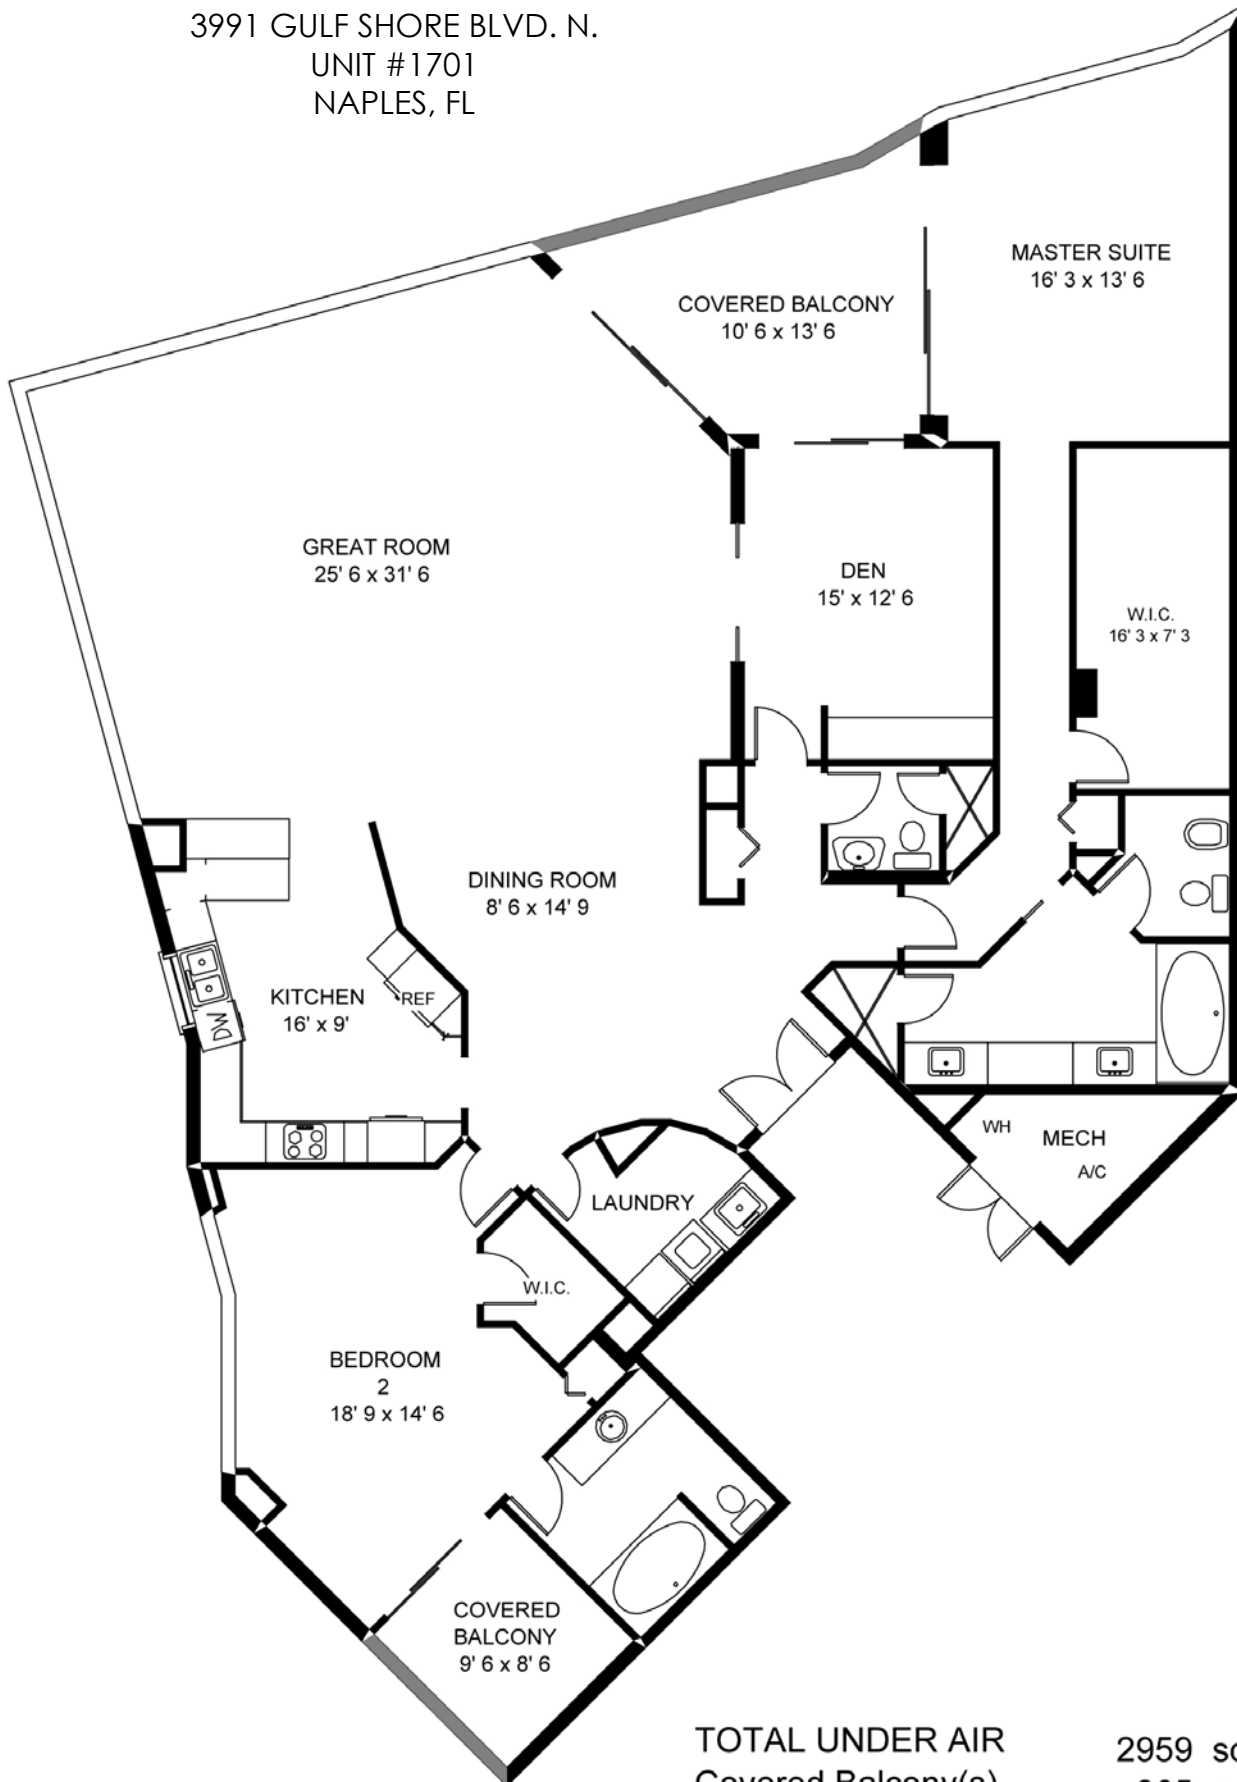

LE CIEL PARK TOWER
 3991 GULF SHORE BLVD. N.
 UNIT #1701
 NAPLES, FL

TOTAL UNDER AIR	2959 sq. ft.
Covered Balcony(s)	265 sq. ft.

TOTAL AREA	3215 sq. ft.
------------	--------------