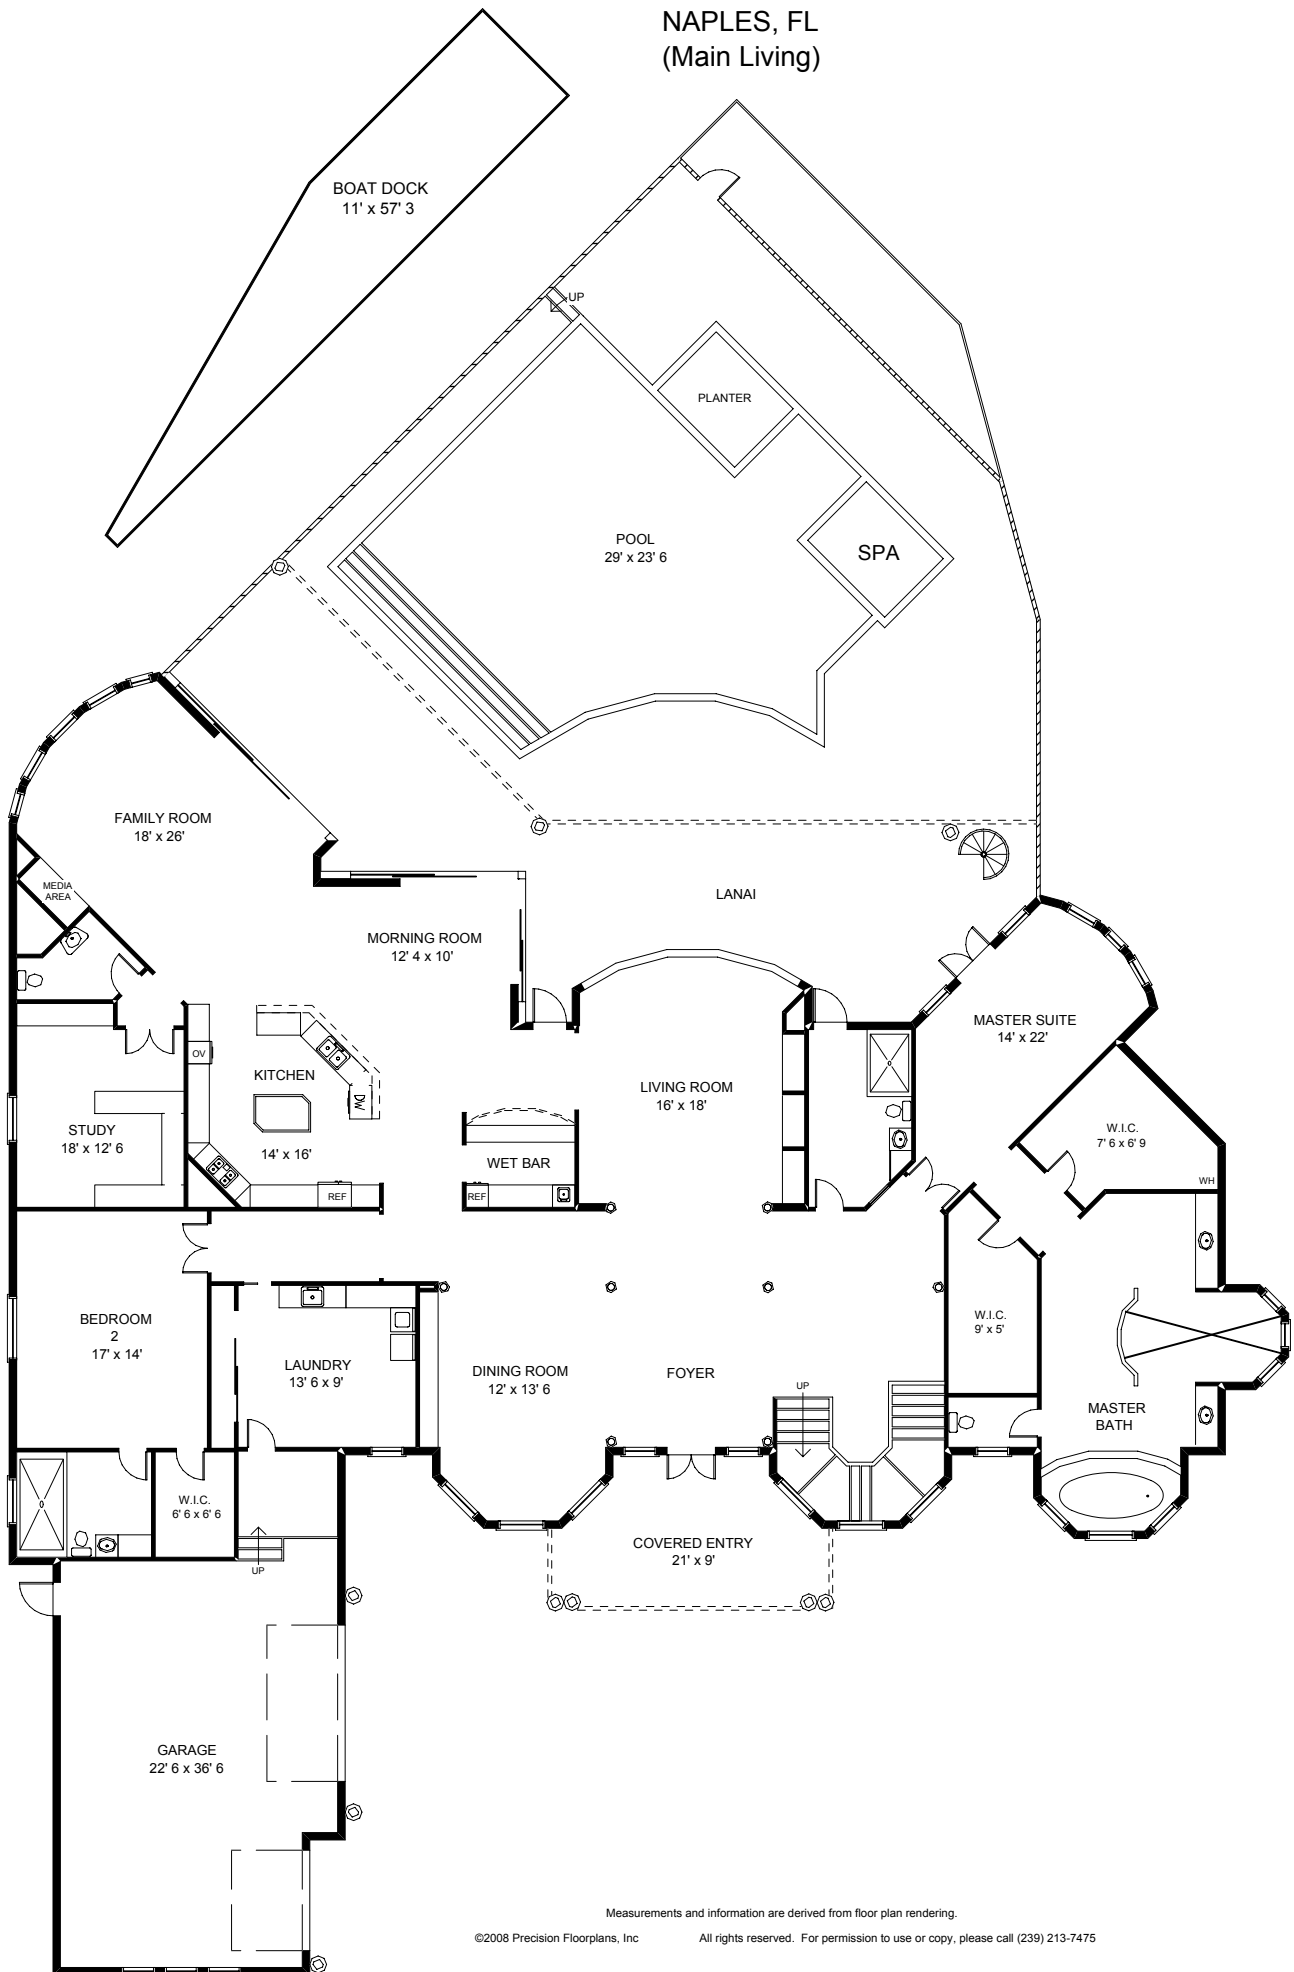

378 NEPTUNE'S BIGHT
NAPLES, FL
(Main Living)