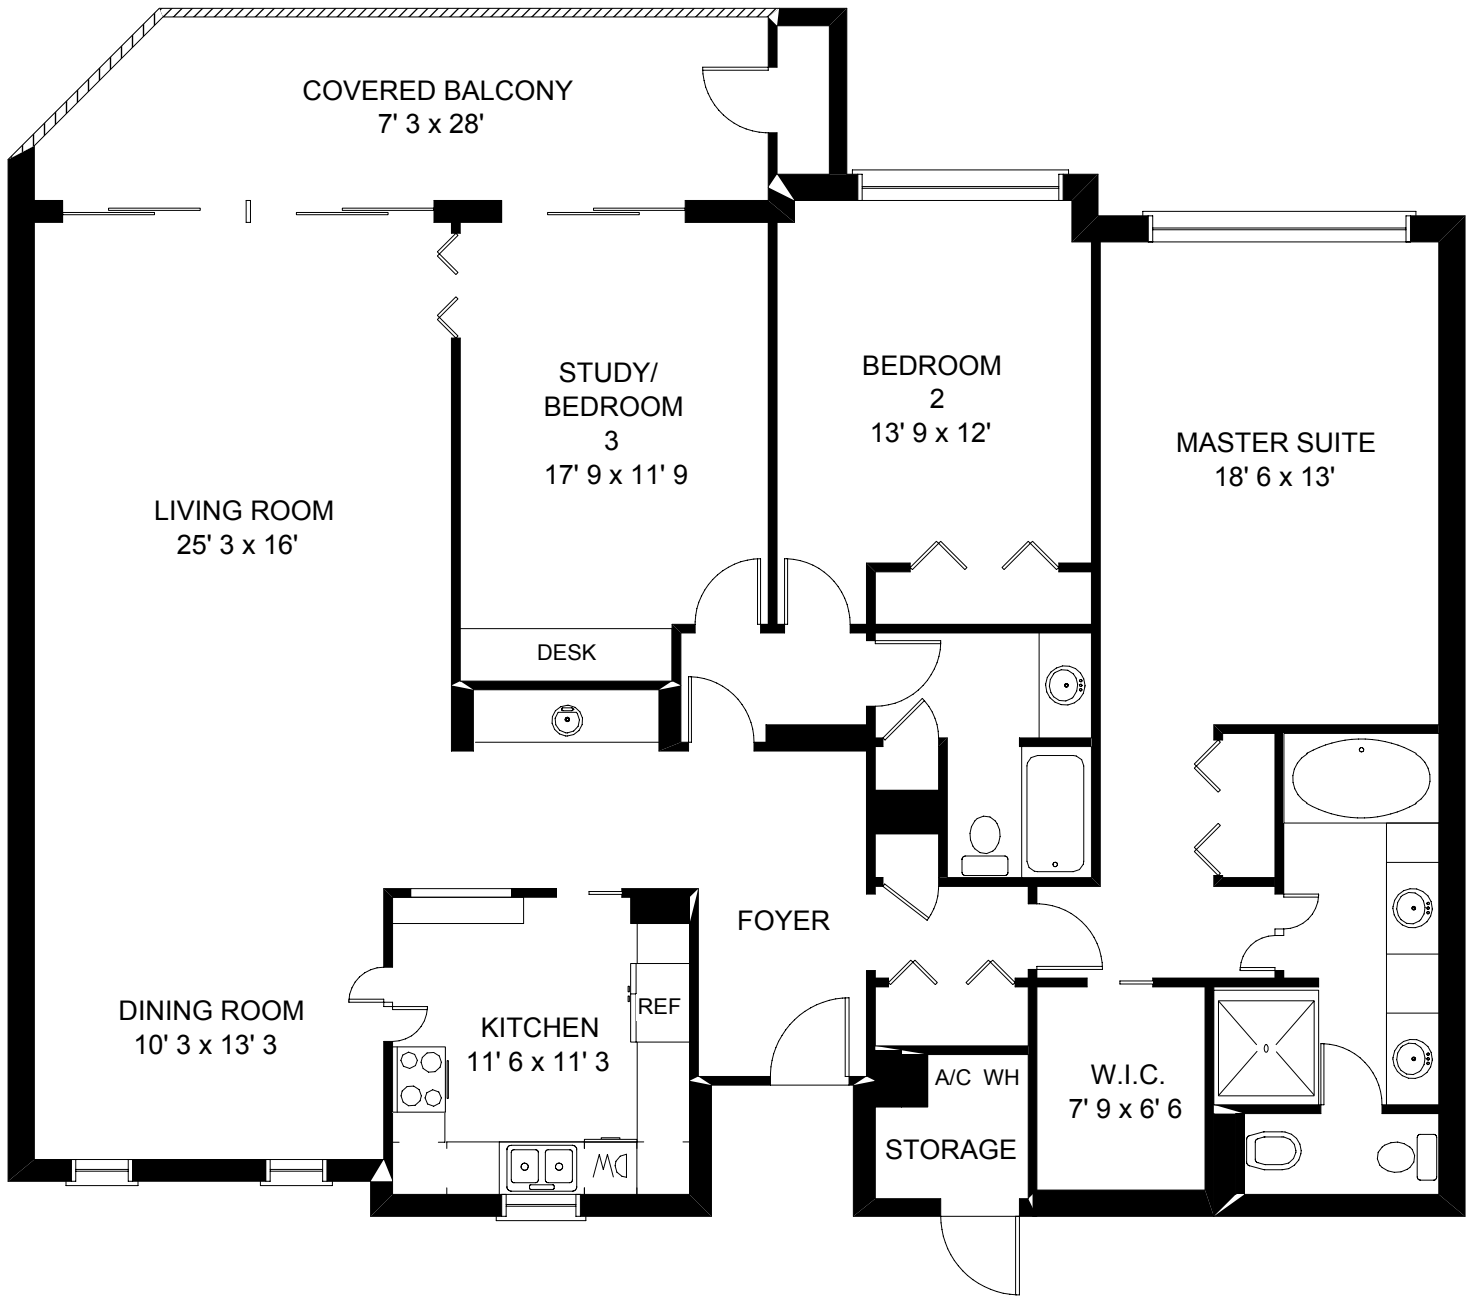

4051 GULF SHORE BOULEVARD NORTH
 RESIDENCE 303
 NAPLES, FL

TOTAL UNDER AIR	2077 sq. ft.
Balcony	215 sq. ft.
Storage	41 sq. ft.

TOTAL AREA 2333 sq. ft.

PRECISION FLOORPLANS, INC.
 www.precisionfloorplans.com
 239 - 598 - 9411