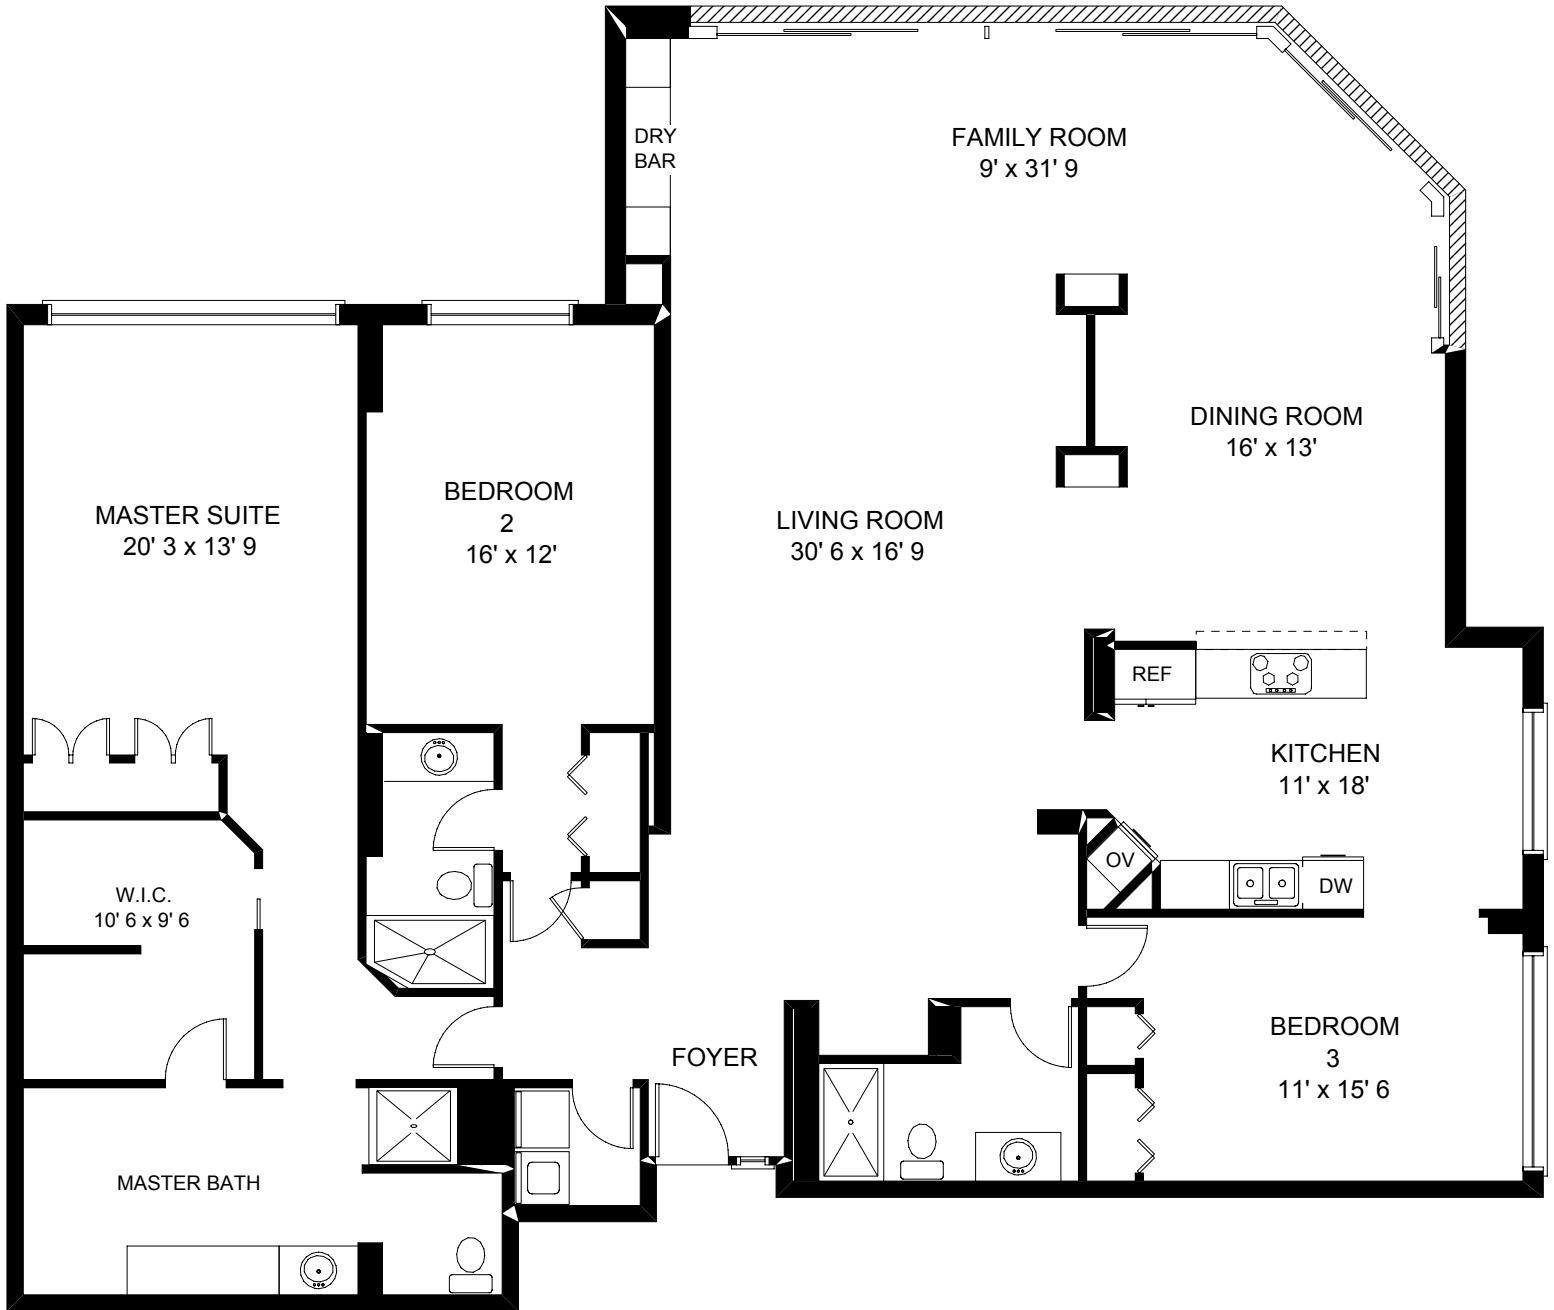

4051 GULF SHORE BOULEVARD NORTH
SUITE 404
NAPLES, FL

TOTAL AREA

2735 sq. ft.

PRECISION FLOORPLANS, INC.
239 - 598 - 9411
www.precisionfloorplans.com

ALL INFORMATION IS DEEMED
RELIABLE BUT NOT
GUARANTEED

User may not copy, modify, reproduce, republish, distribute, display, or transmit for commercial, nonprofit or public purposes all or any portion of this document except to the extent authorized by: Michael Lawler (239) 261-6161