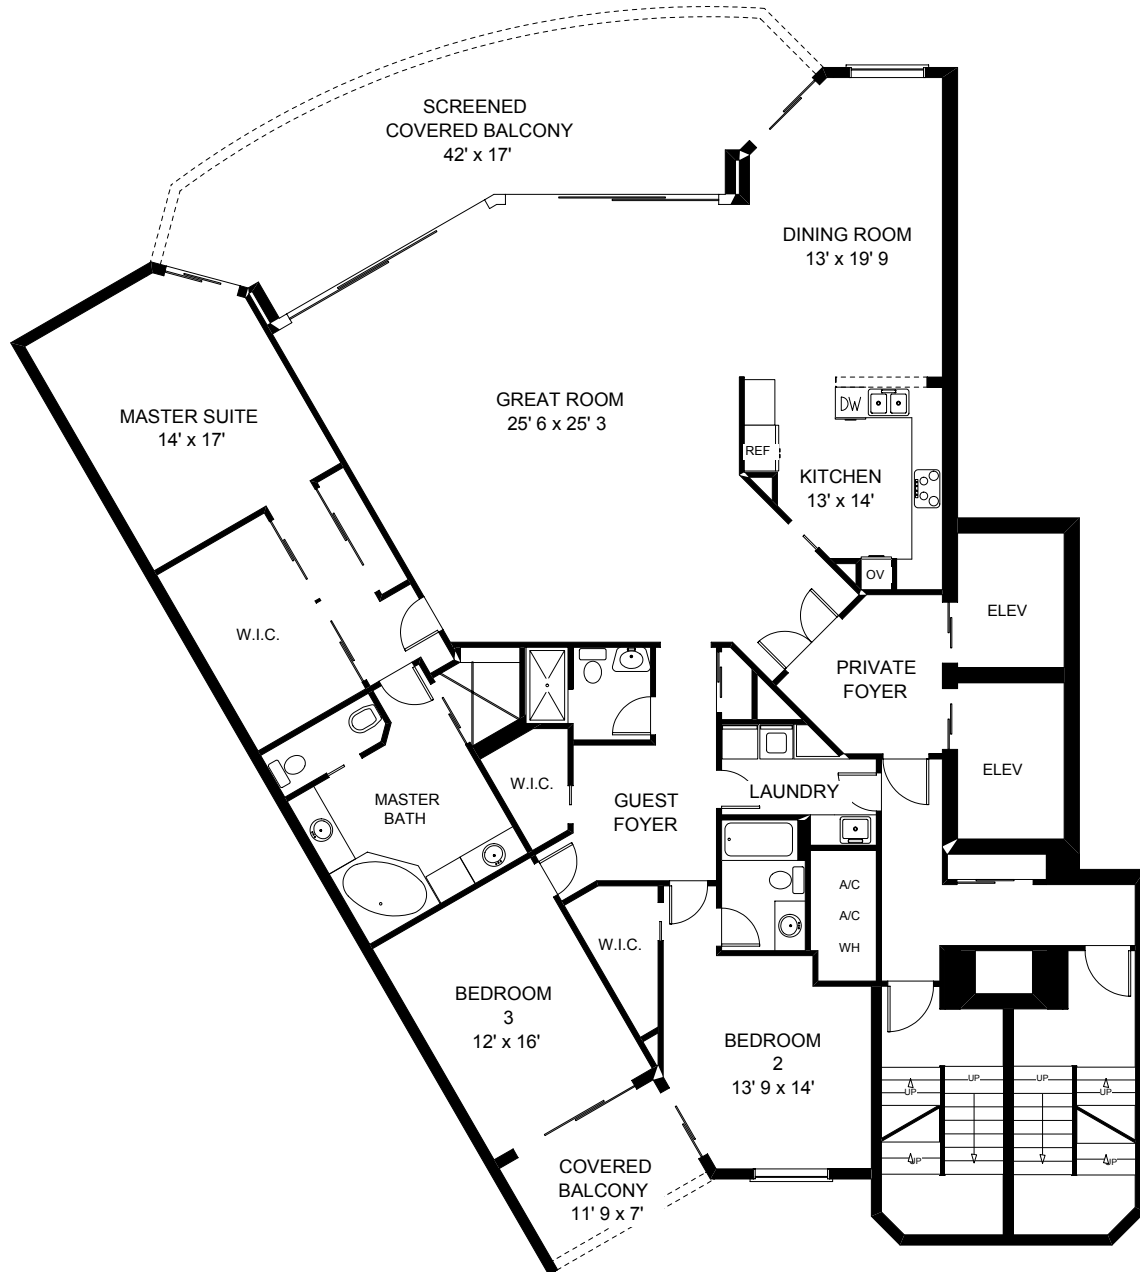

SALERNO
8930 BAY COLONY DRIVE
RESIDENCE 1503
NAPLES, FL

TOTAL UNDER AIR	2600 sq. ft.
Covered Balcony(s)	495 sq. ft.

PRECISION FLOORPLANS, INC.
www.precisionfloorplans.com
 239 - 598 - 9411

TOTAL AREA	3095 sq. ft.
------------	--------------

ALL INFORMATION IS DEEMED
 RELIABLE BUT NOT
 GUARANTEED

Floor Plan Conversion: Measurements and information derived from floor plan rendering.