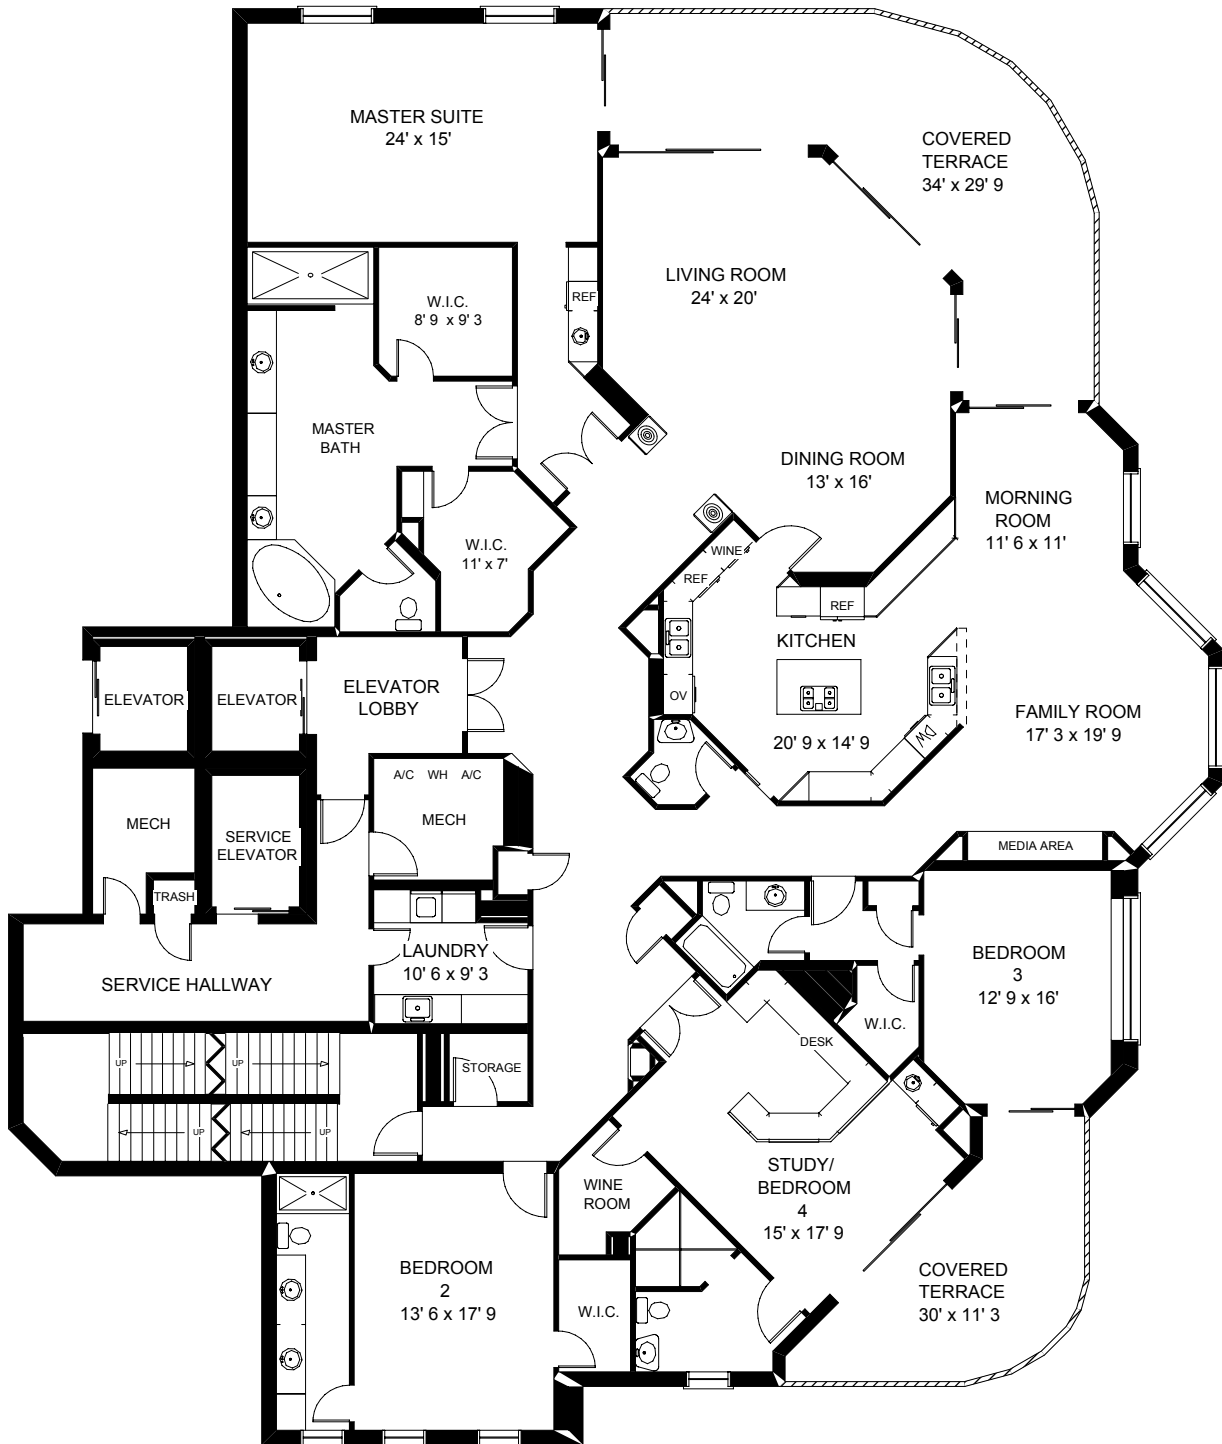

81 SEAGATE DRIVE
THE SEASONS #903
NAPLES, FL

PRECISION FLOORPLANS, INC.
239 - 598 - 9411
www.Precisionfloorplans.com

TOTAL UNDER AIR 4740 sq. ft.
Covered Terrace 761 sq. ft.

TOTAL AREA 5501 sq. ft.

Floor Plan Conversion: Measurements and information derived from builder's floor plan