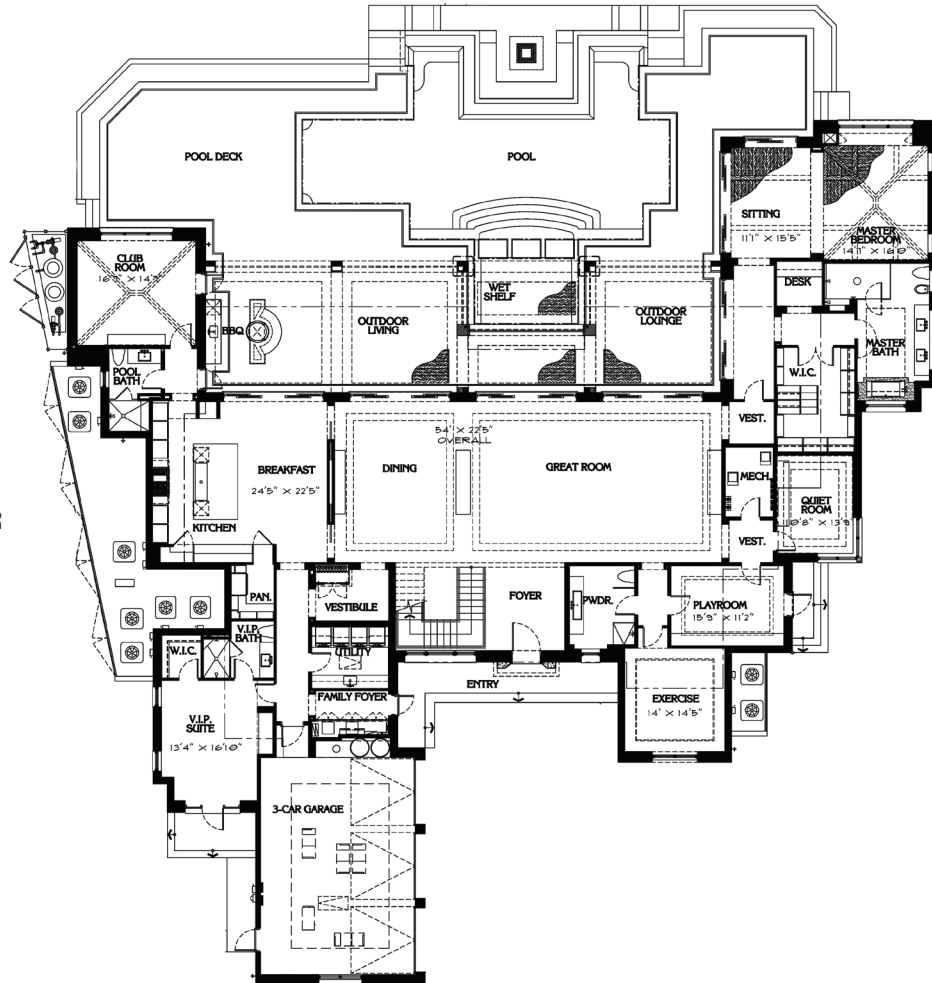

500

ADMIRALTY PARADE

PORT ROYAL | NAPLES, FL

DETAILS

Bedrooms	9
Bathrooms	8/1
Levels	2
Garage	3
Year Built	2016
Total Under Air	9,847 sq ft*
Total Area	11,831 sq ft*
Price	\$17,500,000

MICHAELLAWLER.COM

Michael G. Lawler | 800 Harbour Drive | Naples, FL 34103 | 239.261.3939