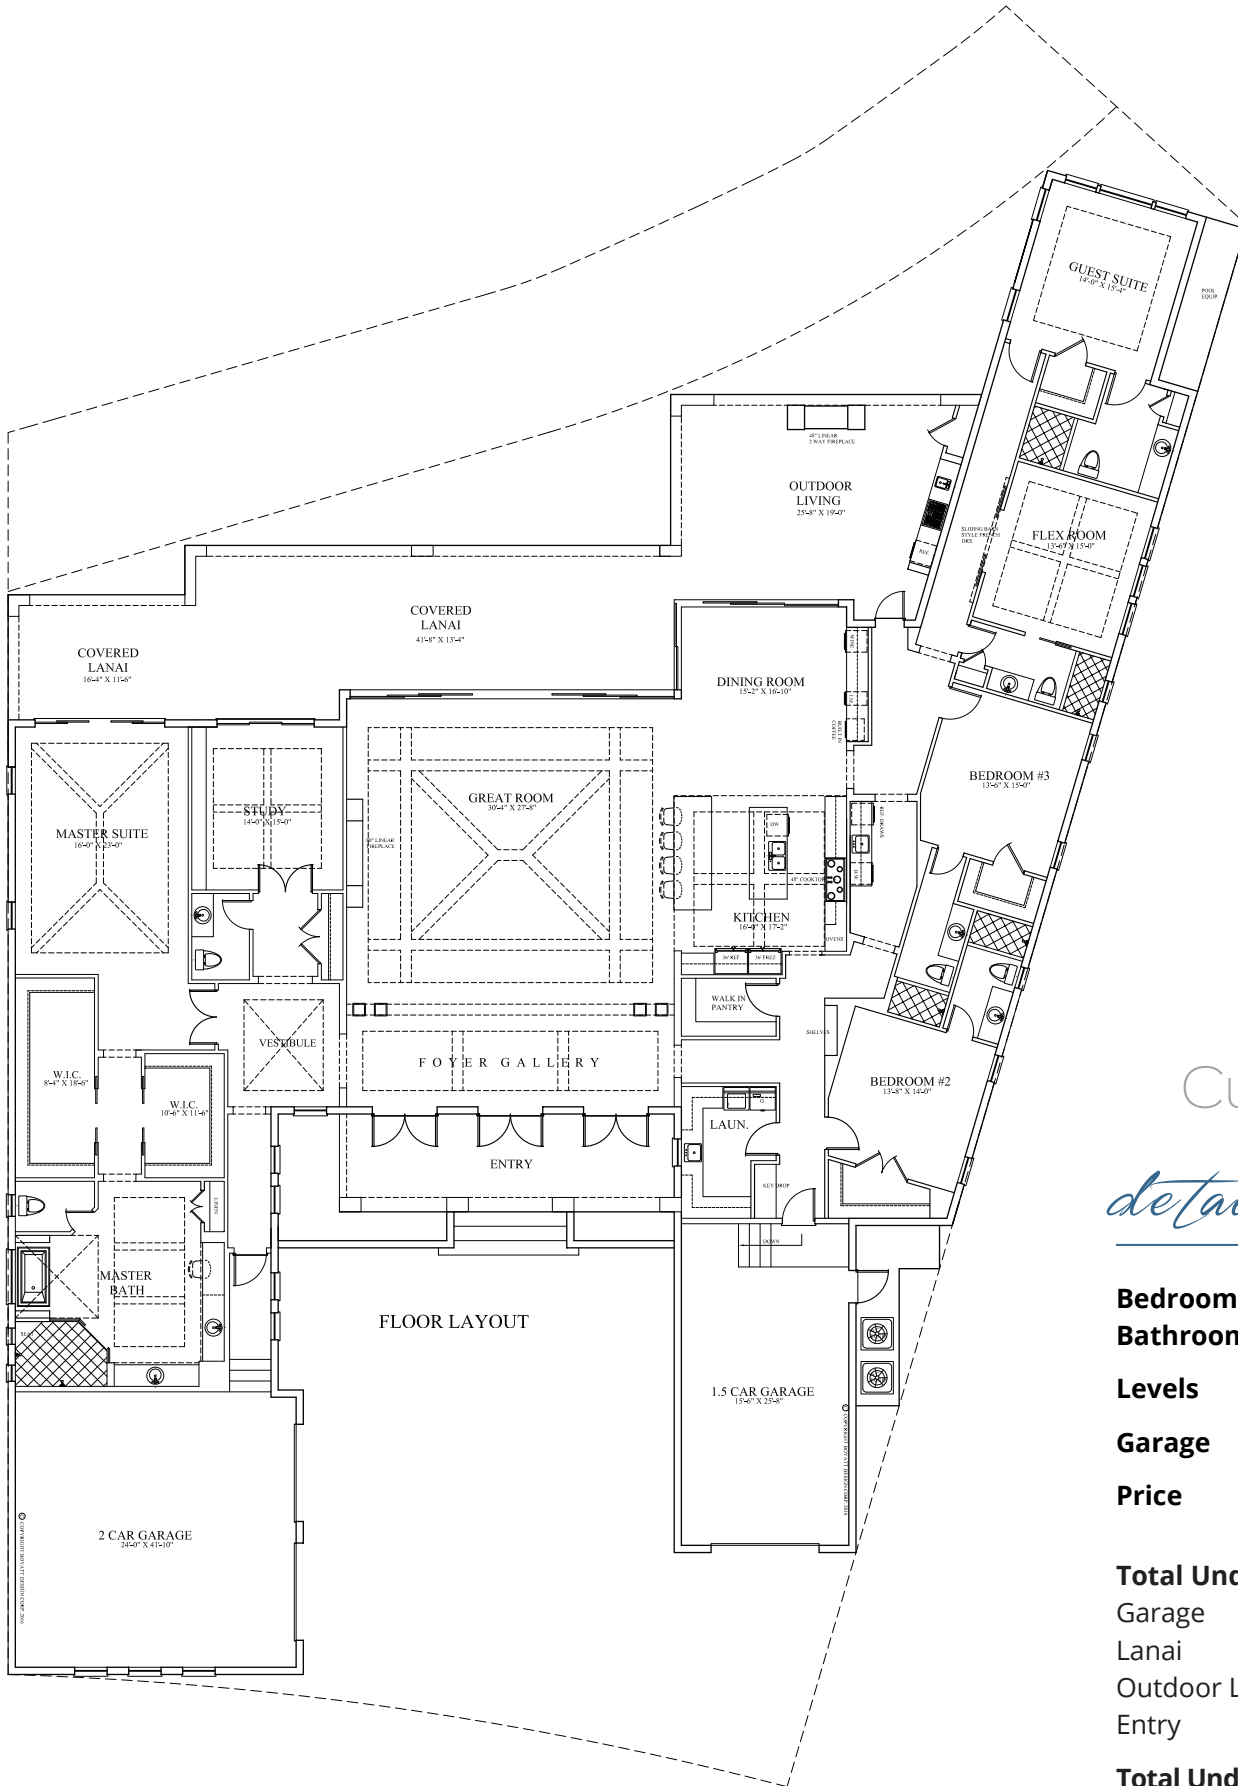

Michael G. Lawler
 800 Harbour Drive
 Naples, FL 34103
 239.261.3939

373

Cuddy Court

details

| | |
|-------------------------|--------------------|
| Bedrooms | 5 |
| Bathrooms | 5/1 |
| Levels | 1 |
| Garage | 3.5 |
| Price | \$7,950,000 |
| Total Under Air | 5,574 |
| Garage | 1,285 |
| Lanai | 825 |
| Outdoor Living | 505 |
| Entry | 276 |
| Total Under Roof | 8,465sq ft* |