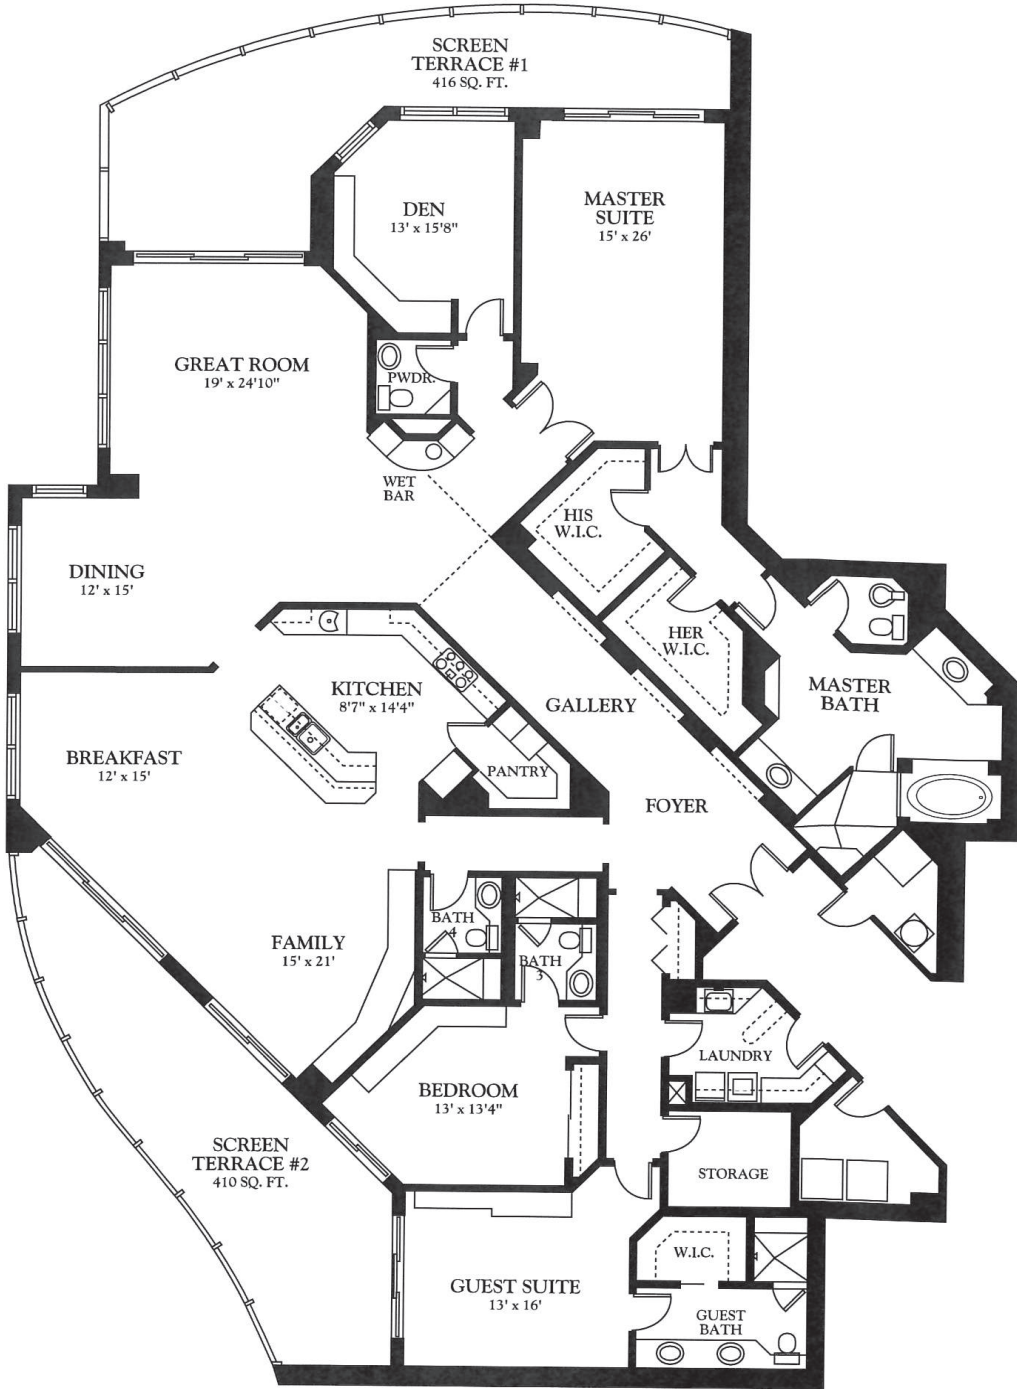

MICHAEL LAWLER.COM

Michael G. Lawler, P.A. | 800 Harbour Dr. | Naples, FL 34103 | 239.261.3939

402

PROVENCE
PARK SHORE | NAPLES, FL

DETAILS

Bedrooms	3
Bathrooms	4/1
Den	1
Parking Spaces	2
Price	$4,450,000

TOTAL UNDER AIR 4,410 sq ft*
Terraces 826 sq ft*

TOTAL AREA 5,236 sq ft*

TERRIMOELLERS.COM

Terri Moellers, P.A. | 800 Harbour Dr. | Naples, FL 34103 | 239.213.7344