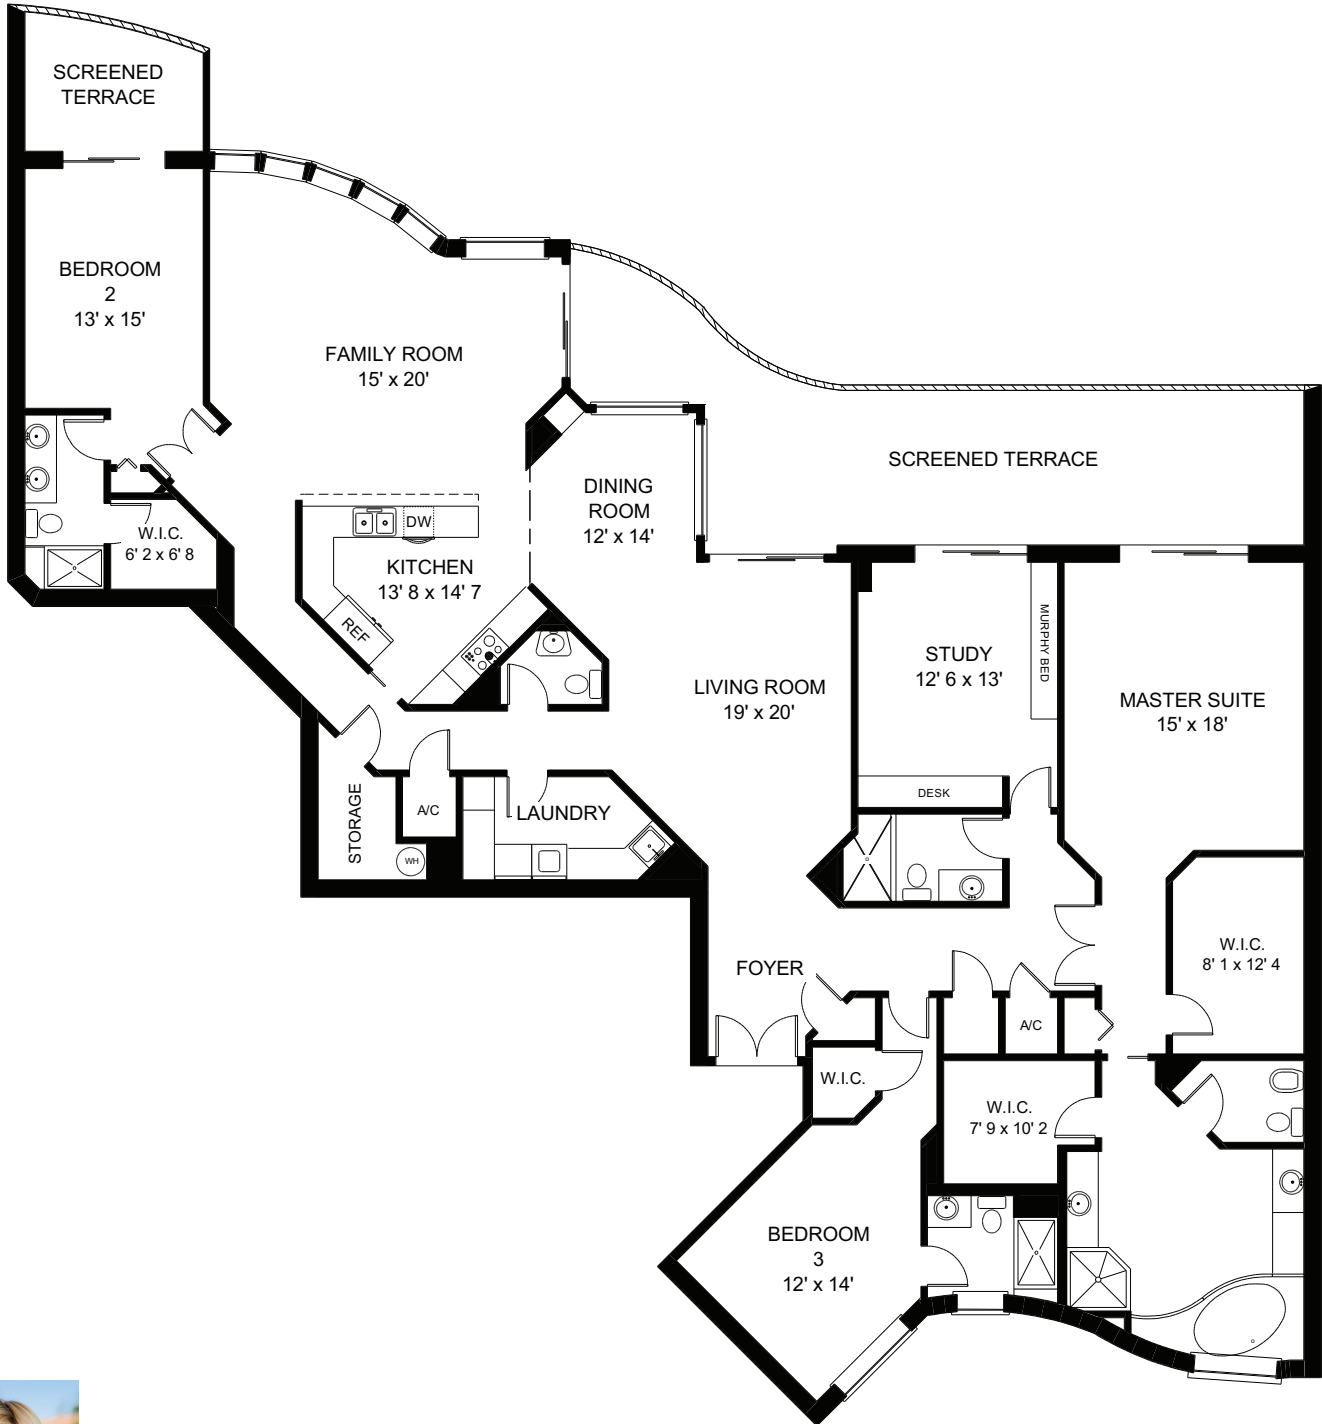

# 1003

## DETAILS

Bedrooms	4	Total Under Air	3,696
Bathrooms	4/1	Terraces	614
Parking	2	Total Area	4,310 sq ft*
Price	\$3,795,000		

[MICHAELLAWLER.COM](http://MICHAELLAWLER.COM)

Michael G. Lawler | 800 Harbour Drive | Naples, FL 34103 | 239.261.3939