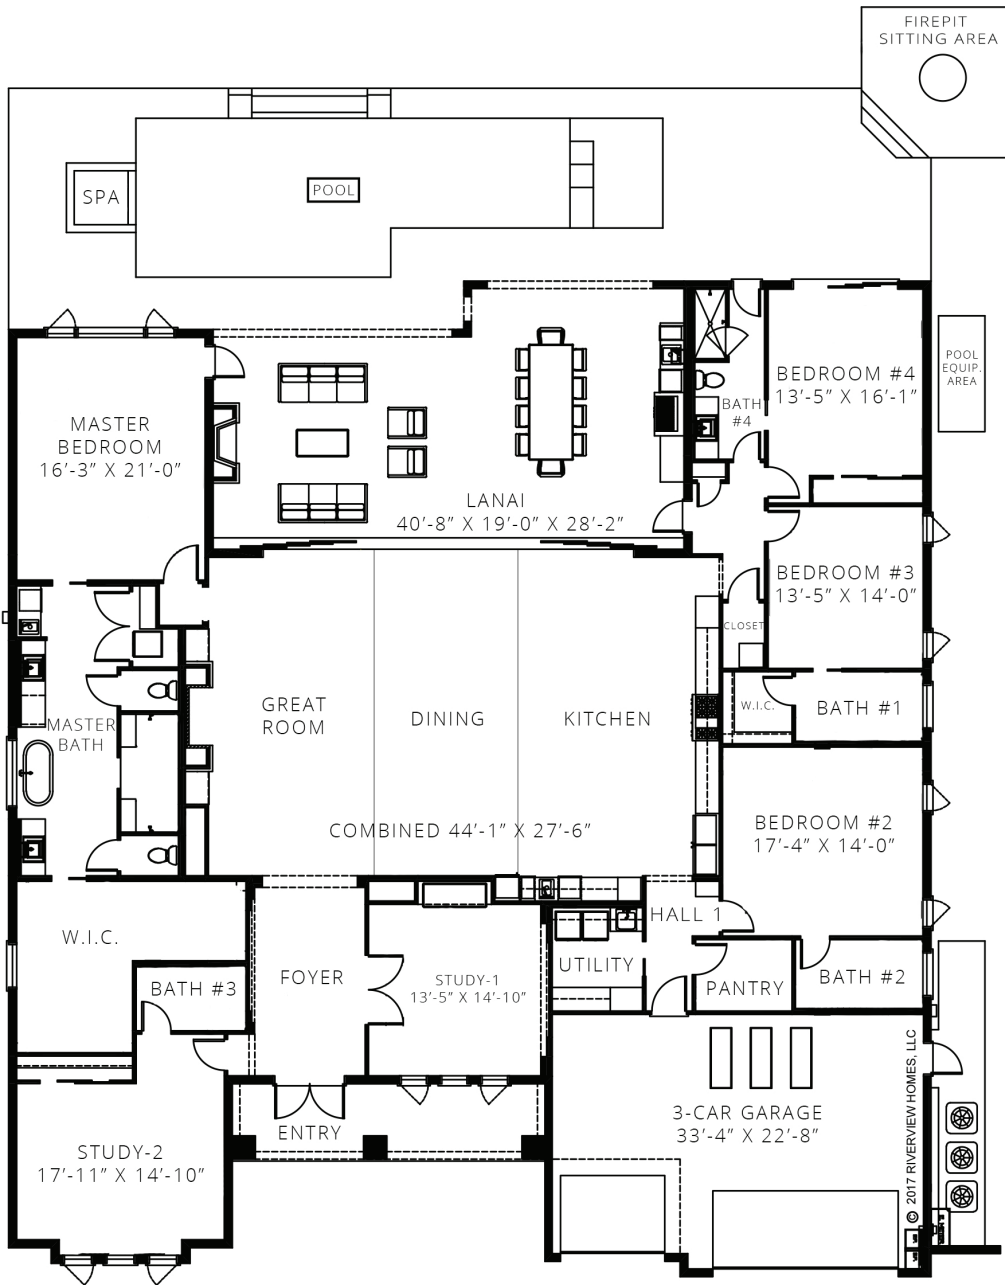

MICHAEL LAWLER.COM

Michael G. Lawler, P.A. | 800 Harbour Dr. | Naples, FL 34103 | 239.261.3939

806

TALLOW TREE CT
PELICAN BAY | NAPLES, FL

DETAILS

Bedrooms	5
Bathrooms	5
Den	1
Garage	3
Year Built	2018
Price	\$4,995,000
Total Under Air	4,602 sq ft*
Total Area	6,374 sq ft*